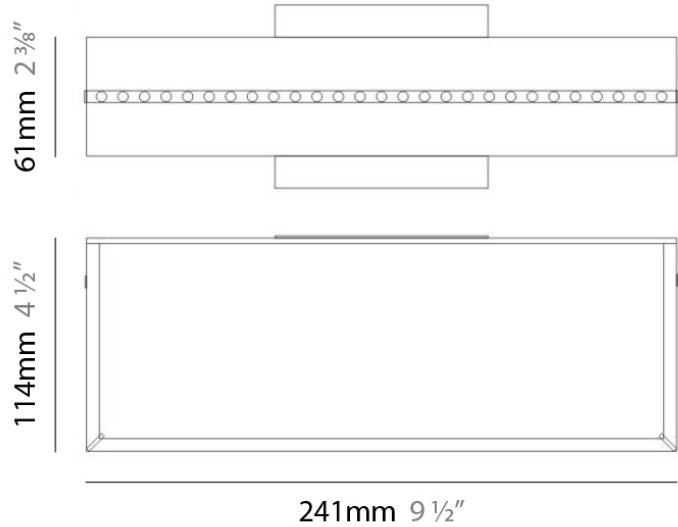

LINEA SURFACE

D93068

GENERAL

Series: Linea _____
Brand: Milan _____
Division: Design _____
Mounting Type: Surface _____
Mounting Location: Wall _____
Subcategory: Ambient _____

PHYSICAL

Shape: Rectangle _____
Length (mm): 241 _____
Length (in): 9 ½ _____
Width (in): 9 ½ _____
Height (mm): 61 _____
Height (in): 2 ¾ _____
Extension (mm): 114 _____
Extension (in): 4 ½ _____
Light Distribution: Direct / Indirect _____
Weight (kg): 2.27 _____
Weight (lbs): 5 _____
Diffuser: White Glass _____
Fixture Finish: BLK _____
Fixture Material: Glass / Aluminum _____

ELECTRICAL

Number of Lamps: 1 _____
Lamp Type: LED Retrofit / Halogen _____
Lamp Shape: T3 _____
Bulb Included: Bulb Not Included _____
Total Output Wattage (W): 23 / 150 _____
Max. Wattage Per Lamp (W): 23 / 150 _____
Lamp Base: RSC _____
Input Voltage (V): 120 _____

LED

OPTICAL

RATINGS AND CERTIFICATIONS

Certified By: CSA Certified to UL and CSA Standards _____
IP rating: IP20 _____