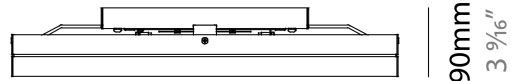

PROJECT
TYPE
NOTES
QUANTITY
DATE

LINEA SURFACE

D92067

GENERAL

Series: Linea
Brand: Milan
Division: Design
Mounting Type: Surface
Mounting Location: Ceiling
Subcategory: Ambient

PHYSICAL

Shape: Rectangle
Length (mm): 500
Length (in): 19 3/4
Width (mm): 500
Width (in): 19 3/4
Height (mm): 89
Height (in): 3 1/2
Weight (kg): 4.5
Weight (lbs): 10
Diffuser: White Glass
Fixture Finish: SST
Fixture Material: Glass / Aluminum

ELECTRICAL

Number of Lamps: 1+1
Lamp Type: T5 Circline Fluorescent
Bulb Included: Bulb Not Included
Total Output Wattage (W): 62
Max. Wattage Per Lamp (W): 22W + 40W
Lamp Base: 2GX13
Dimming: Non-Dimmable
Input Voltage (V): 120
Lamp Voltage (V): 120

LED

OPTICAL

RATINGS AND CERTIFICATIONS

Certified By: CSA Certified to UL and CSA Standards
IP rating: IP20

90mm
3 9/16"